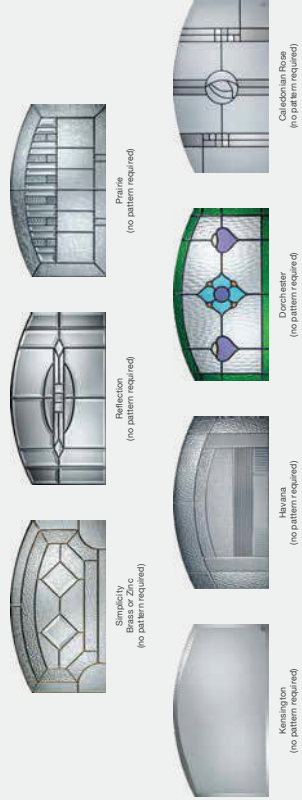

4 Square

Colours

Glass Designs

4 Square, Grey, Long Bow Handle, Flair Glass

3 panel 1 square

Colours

3 Panel 1 Square, Chartwell Green, Dorchester Glass

Glass Designs