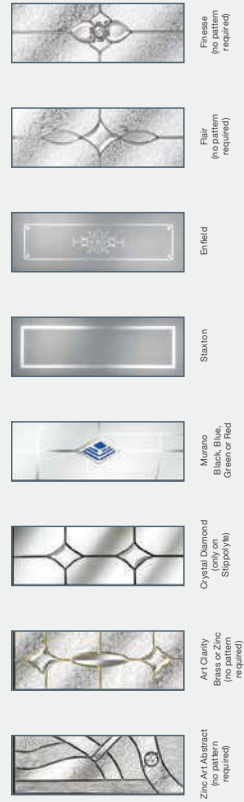

1 Square

Colours

Curve

Colours

Glass Designs

Glass Designs

3 Diamond

Colours

See page 58 for our Colour Guide.

1 Square, Chartwell Green, Stipplyte™ Glass

2 Panel 2 Square

Colours

Glass Designs

2 Panel 2 Square, White, Flair Glass

2 Panel 2 Arch

Colours

See pages 62–63 for our Contemporary Ironmongery Guide.

Chrome Sweet Furniture Knocker

4 Panel 1 Arch

Colours

2 Panel 4 Square

Colours

Glass Designs

Glass Designs

Glass Designs

Glass Designs

Circle, Oak, Fair Glass

2 Panel 2 Square 1 Arch

Colours

4 Panel Sunburst

Colours

Glass Designs