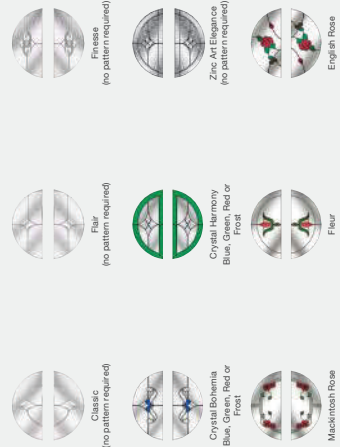

Circle

Colours

Mid Square

Colours

Glass Designs

Glass Designs

2 Panel 1 Square

Colours