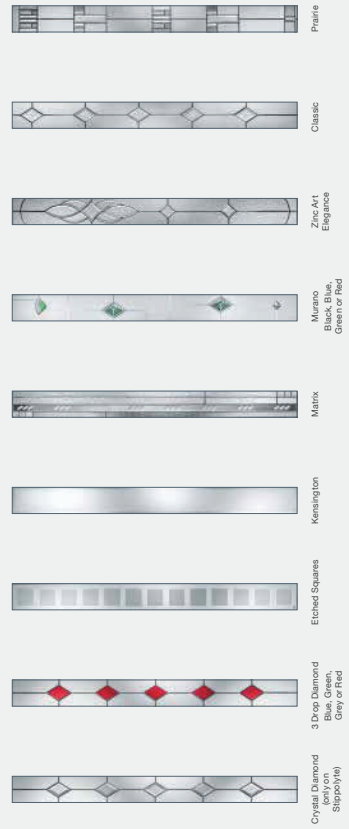

2 Panel 1 Arch

Colours

Glass Designs

Glass Designs

2 Panel 1 Grill

Colours

2 Panel 1 Grill, Darkwood, Satin Glass

Glass Patterns

Cottage Long

Colours

Cottage Long, Grey, Square Bar Handle, Kensington Glass

Glass Designs

Cottage

Colours

2 Panel Sunburst

Colours