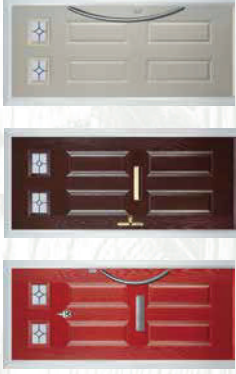

4 Panel 2 Square