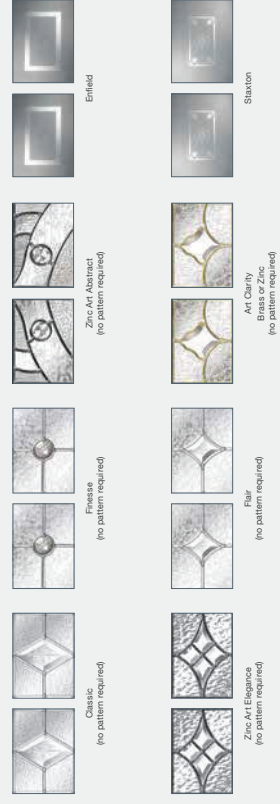

2 Panel 1 Arch

Colours

Glass Designs

Glass Designs

2 Panel 1 Grill

Colours

2 Panel 1 Grill, Darkwood, Satin Glass

Glass Patterns

See pages 62–63 for our Contemporary Ironmongery Guide.

Chrome Sweet Furniture Knocker

4 Panel 1 Arch

Colours

2 Panel 4 Square

Colours

Glass Designs

Glass Designs

Mid 3 Square

Colours

Glass Designs

Mid 3 Square, Cream, Long Bar Handle, Flair Glass

Cottage Halfglaze

Colours

4 Panel 2 Square

Colours

Glass Designs

Glass Designs

Circle, Oak, Fair Glass

2 Panel 2 Square 1 Arch

Colours

4 Panel Sunburst

Colours

Glass Designs