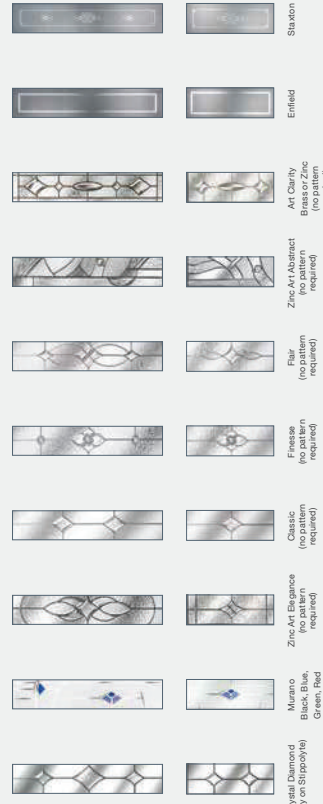

See pages 60–61 for our Glazing Patterns and Backing Glass.

2 Panel 1 Square, Grey Crystal Harmony Frost Glass

3 Square

Colours

Twin Side

Colours

Glass Designs

Glass Designs