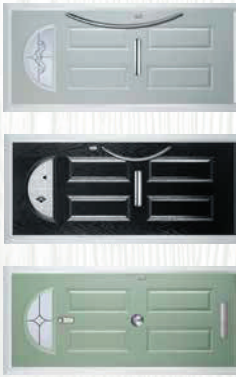

See pages 62–63 for our Contemporary Ironmongery Guide.

Chrome Sweet Furniture Knocker

4 Panel 1 Arch

Colours

2 Panel 4 Square

Colours

Glass Designs

Glass Designs