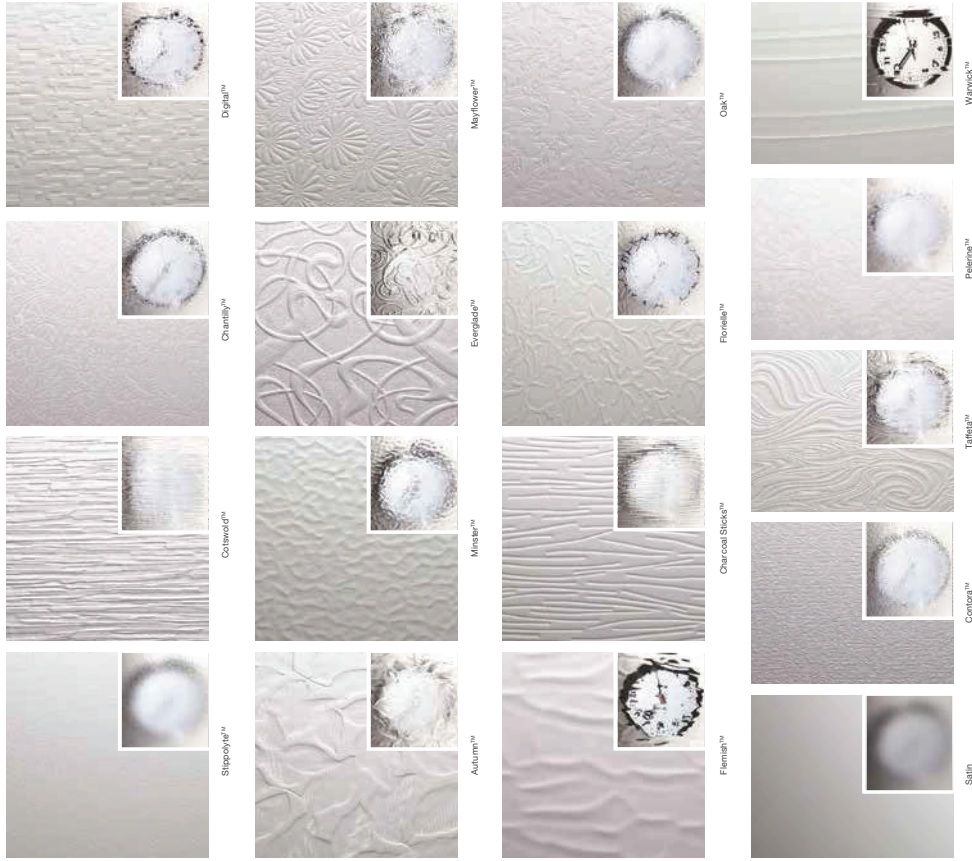

Glazing Patterns and Backing Glass