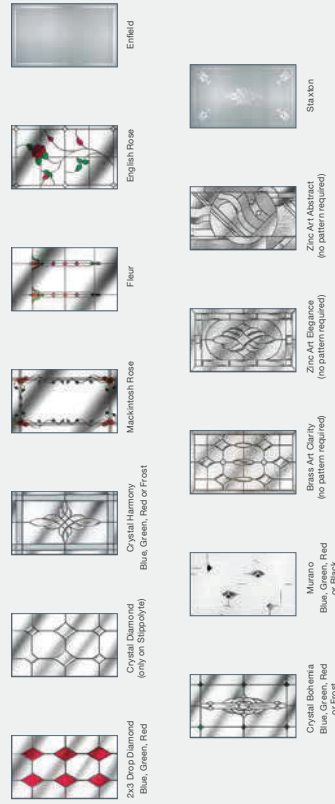

Circle

Colours

Mid Square

Colours

Glass Designs

Glass Designs

2 Panel 1 Square

Colours

2 Panel 1 Arch

Colours

Glass Designs

Glass Designs

2 Panel 1 Grill

Colours

2 Panel 1 Grill, Darkwood, Satin Glass

Glass Patterns