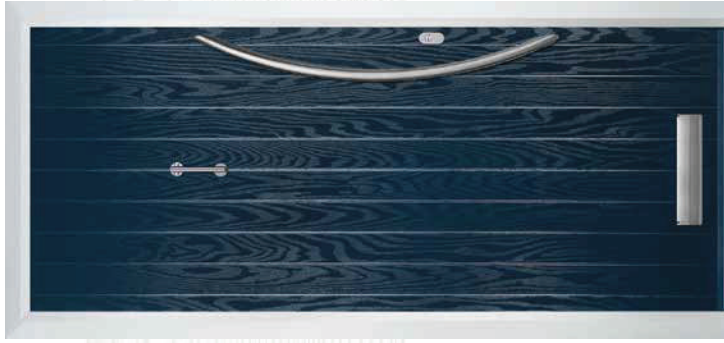

Cottage Long

Colours

Cottage Long, Grey, Square Bar Handle, Kensington Glass

Glass Designs

Cottage

Colours

2 Panel Sunburst

Colours