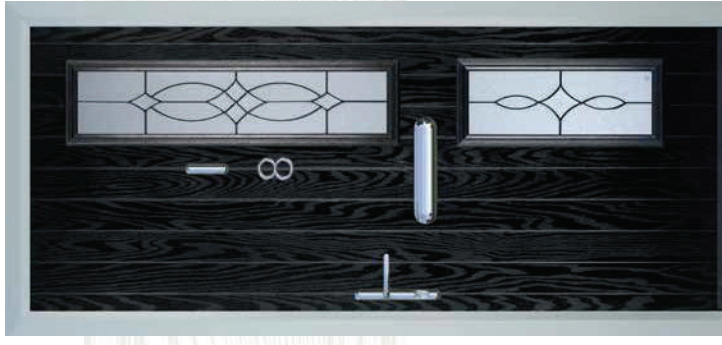

3 Square

Colours

Twin Side

Colours

Glass Designs

Glass Designs