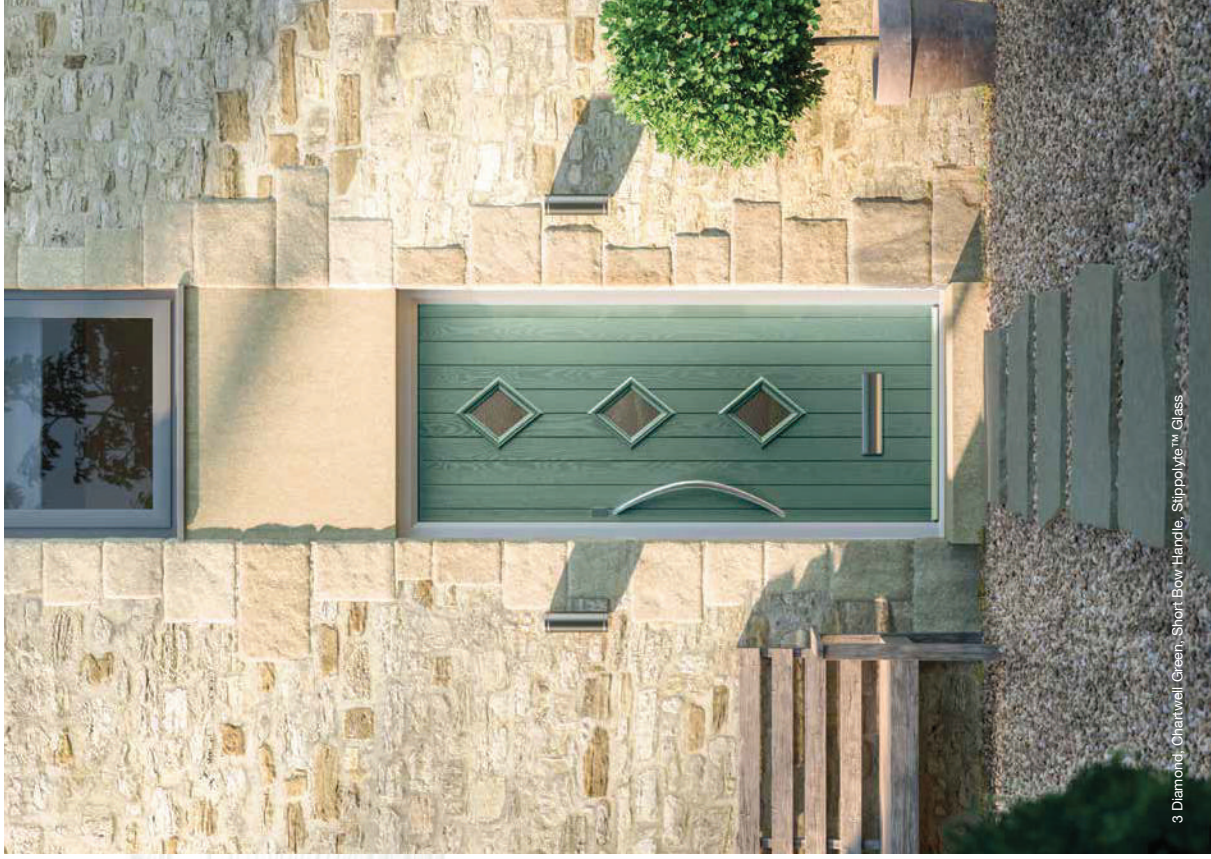

3 Diamond, Chertwell Green, Short Bow Handle, Slipplyte™ Glass

Glass Patterns

COLOUR

Elegant Individual Expression

Express your personal style - inside and out
- through our premium colour palette, and
elevate your door to a real property feature.