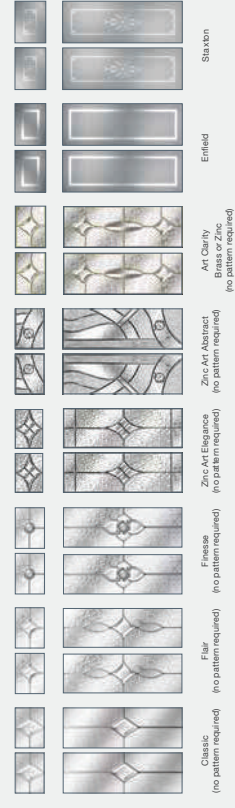

Page 26

Page 30

Page 31

Page 36

Page 38

Page 44

Page 46

COLOUR

See page 58 for our Colour Guide.

1 Square, Chartwell Green, Stipplyte™ Glass

2 Panel 2 Square

Colours

Glass Designs

2 Panel 2 Square, White, Flair Glass

2 Panel 2 Arch

Colours

2 Panel 1 Arch

Colours

Glass Designs

Glass Designs

2 Panel 1 Grill

Colours

2 Panel 1 Grill, Darkwood, Satin Glass

Glass Patterns

See pages 62–63 for our Contemporary Ironmongery Guide.

Chrome Sweet Furniture Knocker

4 Panel 1 Arch

Colours

2 Panel 4 Square

Colours

Glass Designs

Glass Designs