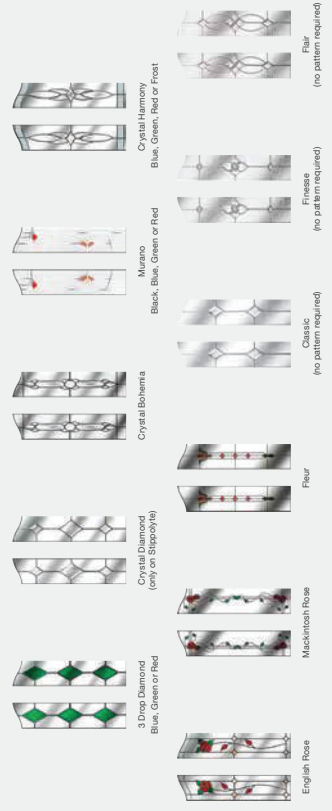

2 Panel 2 Angle

Colours

Glass Designs

Glass Designs

Diamond, Duck Egg Blue, Fibrielle™ Glass

GLAZING

Light Detail Privacy

Our premium glass options add character to your door and light to your home, while still providing complete privacy.