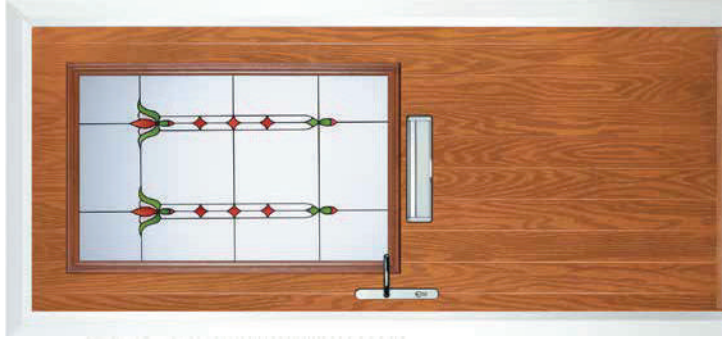

Cottage Halfglaze

Colours

4 Panel 2 Square

Colours

Glass Designs

Glass Designs