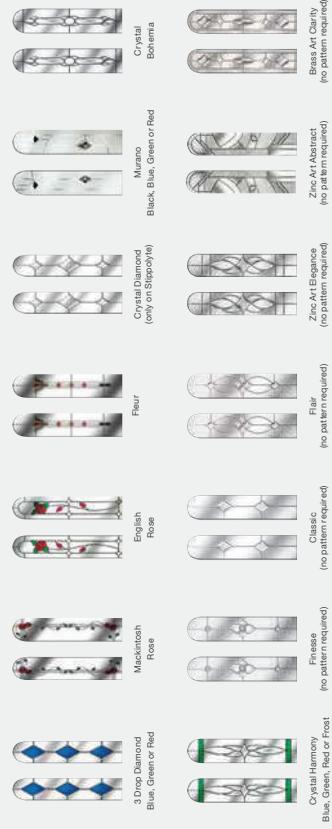

See page 58 for our Colour Guide.

1 Square, Chartwell Green, Stipplyte™ Glass

2 Panel 2 Square

Colours

Glass Designs

2 Panel 2 Square, White, Flair Glass

2 Panel 2 Arch

Colours

2 Panel 2 Angle

Colours

Glass Designs

Glass Designs

Diamond, Duck Egg Blue, Fibrielle™ Glass

GLAZING

Light Detail Privacy

Our premium glass options add character to your door and light to your home, while still providing complete privacy.