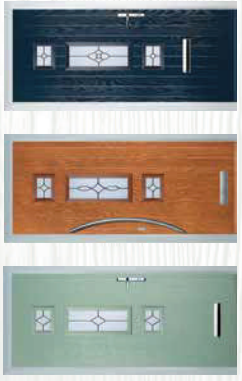

Mid 3 Square