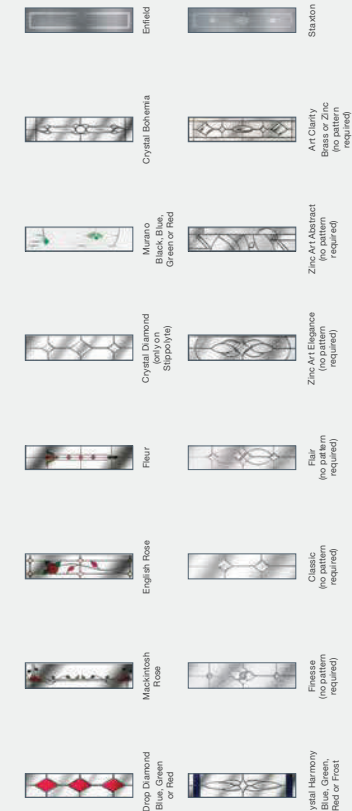

Circle

Colours

Mid Square

Colours

Glass Designs

Glass Designs

2 Panel 1 Square

Colours