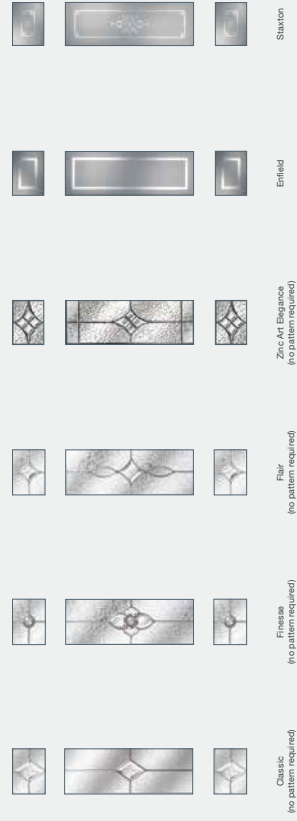

Glass Designs

Mid 3 Square, Cream, Long Bar Handle, Flair Glass