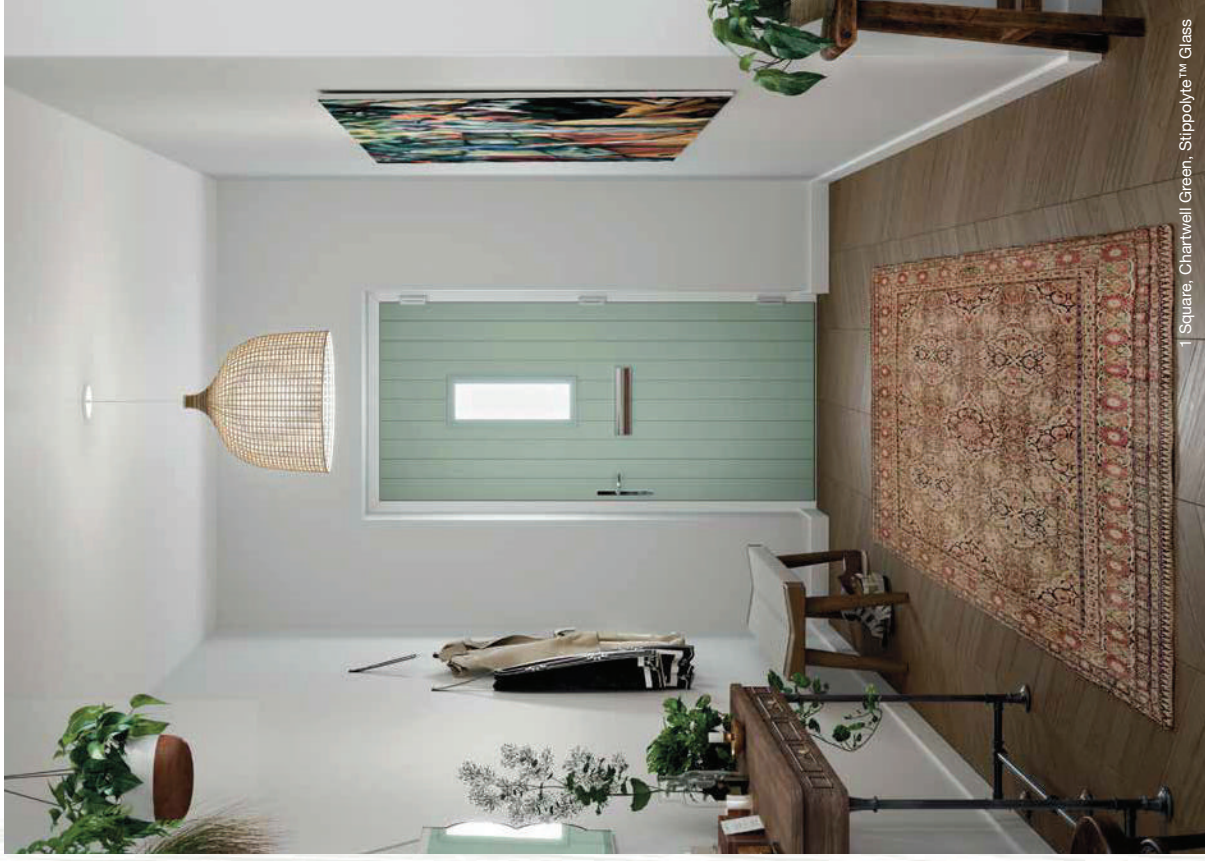

COLOUR

Elegant Individual Expression

Express your personal style - inside and out
- through our premium colour palette, and
elevate your door to a real property feature.

See page 58 for our Colour Guide.

1 Square, Chartwell Green, Stipplyte™ Glass