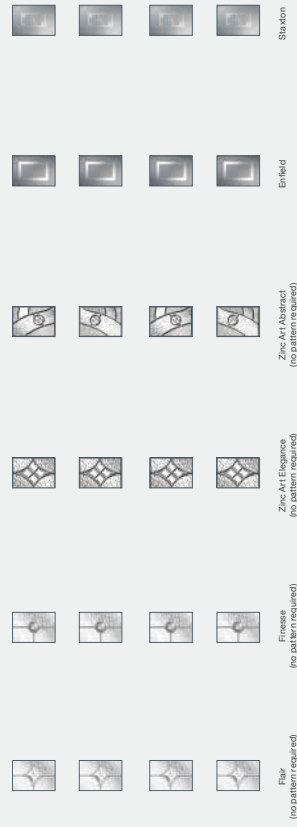

Glass Designs

4 Square, Grey, Long Bow Handle, Flair Glass