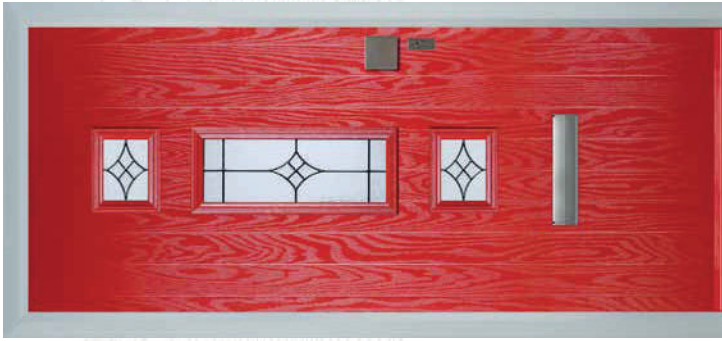

Mid 3 Square

Colours

Glass Designs