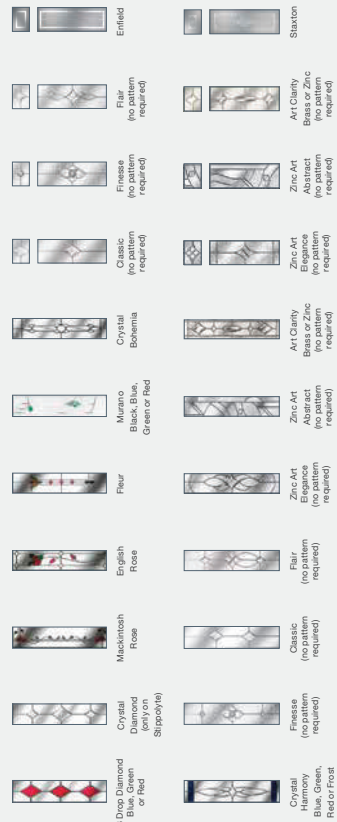

Glass Designs and Patterns

Sidepanels

Choose from either our GRP, composite range with a high-density, foam-filled core, or our warm-edged spacer bar, argon gas-filled glazed units.

4 Panel 2 Square, Black, Classic furniture, Classic Glass

Composite Side Panel

Colours

Glazed Side Panel

Argon-filled low E glass units.

Colours

Glass Designs

Glass Patterns

Technical Appendices