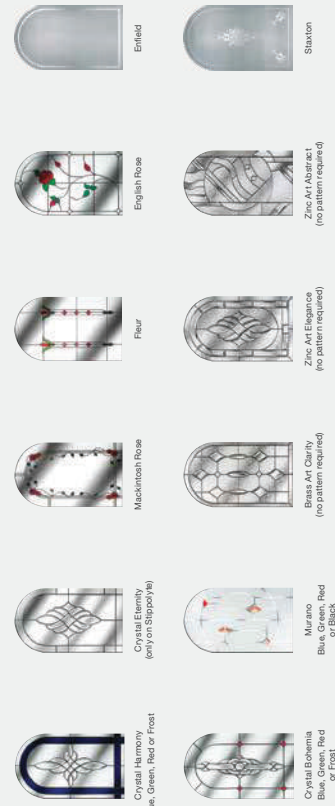

Circle

Colours

Mid Square

Colours

Glass Designs

Glass Designs

2 Panel 1 Square

Colours

2 Panel 1 Arch

Colours

Glass Designs

Glass Designs

2 Panel 1 Grill

Colours

2 Panel 1 Grill, Darkwood, Satin Glass

Glass Patterns