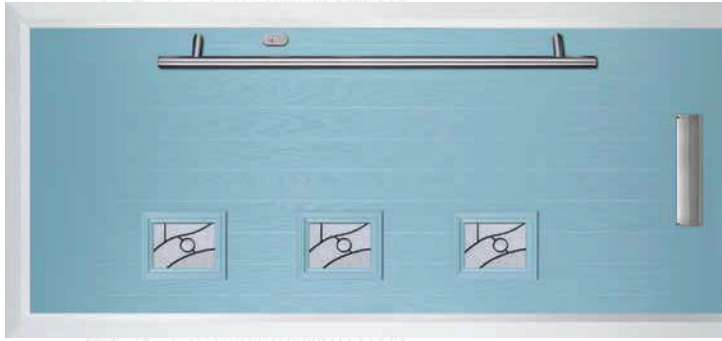

3 Square

Colours

Twin Side

Colours

Glass Designs

Glass Designs