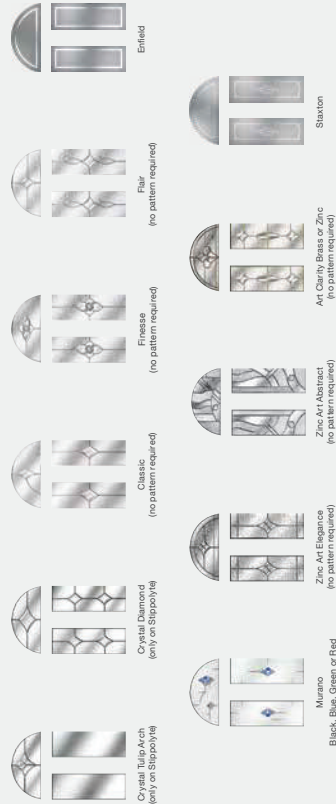

See pages 62–63 for our Contemporary Ironmongery Guide.

Chrome Sweet Furniture Knocker

4 Panel 1 Arch

Colours

2 Panel 4 Square

Colours

Glass Designs

Glass Designs

Glass Designs

Glass Designs

Circle, Oak, Fair Glass

2 Panel 2 Square 1 Arch

Colours

4 Panel Sunburst

Colours

Glass Designs

Glass Designs and Patterns

Sidepanels

Choose from either our GRP, composite range with a high-density, foam-filled core, or our warm-edged spacer bar, argon gas-filled glazed units.

4 Panel 2 Square, Black, Classic furniture, Classic Glass