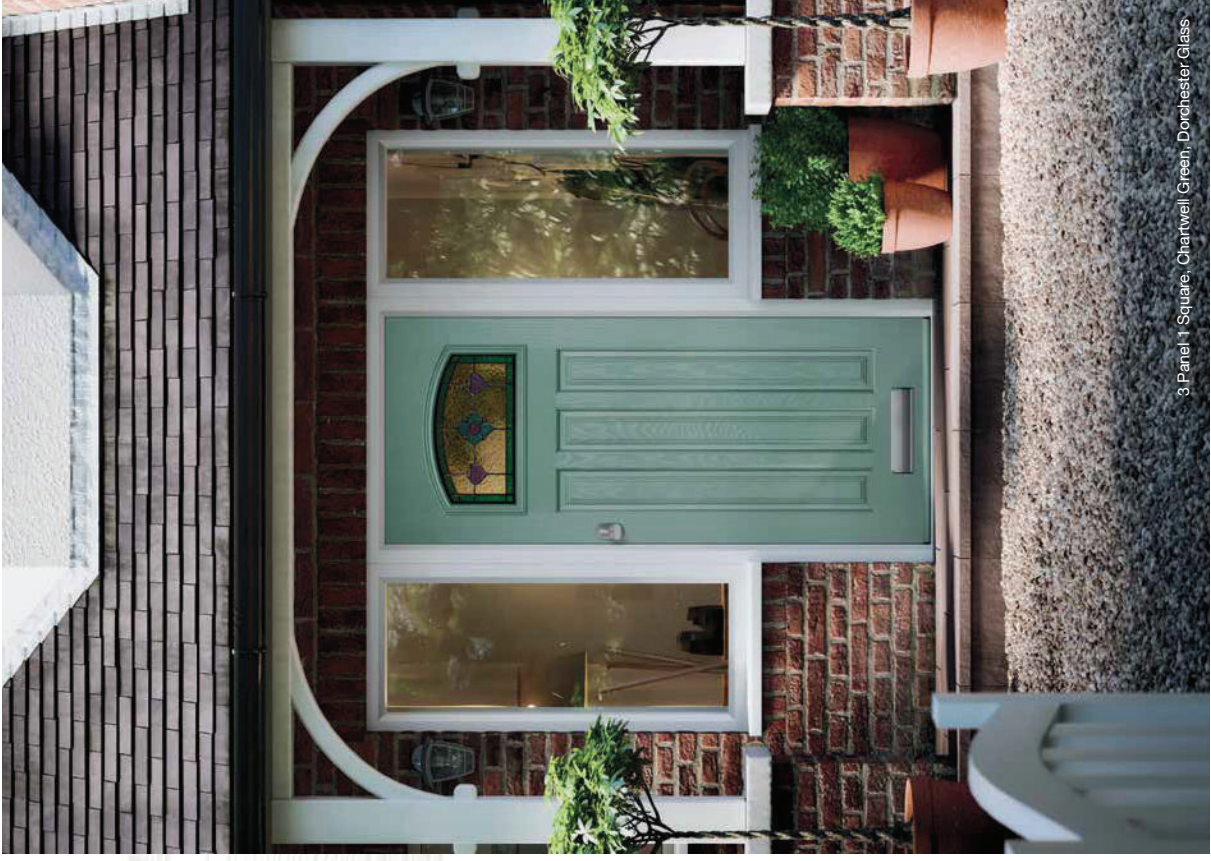

4 Square

Colours

Glass Designs

4 Square, Grey, Long Bow Handle, Flair Glass

3 panel 1 square

Colours

3 Panel 1 Square, Chartwell Green, Dorchester Glass

Glass Designs