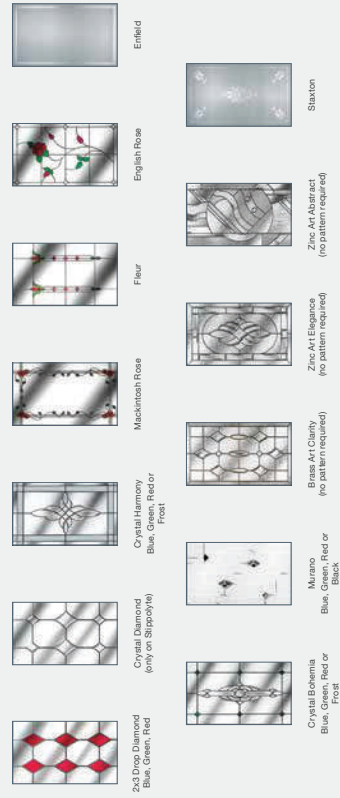

See pages 62–63 for our Contemporary Ironmongery Guide.

Chrome Sweet Furniture Knocker

4 Panel 1 Arch

Colours

2 Panel 4 Square

Colours

Glass Designs

Glass Designs

Mid 3 Square

Colours

Glass Designs

Mid 3 Square, Cream, Long Bar Handle, Flair Glass

Cottage Halfglaze

Colours

4 Panel 2 Square

Colours

Glass Designs

Glass Designs

Circle, Oak, Fair Glass

2 Panel 2 Square 1 Arch

Colours

4 Panel Sunburst

Colours

Glass Designs