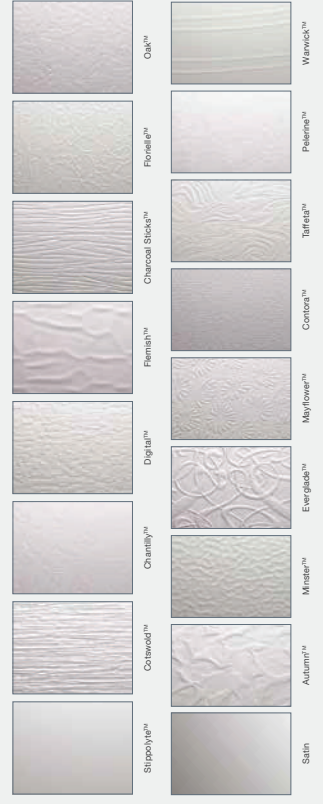

Glass Designs and Patterns