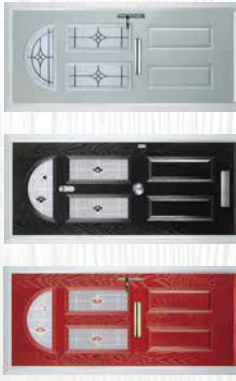

2 Panel 2 Square 1 Arch